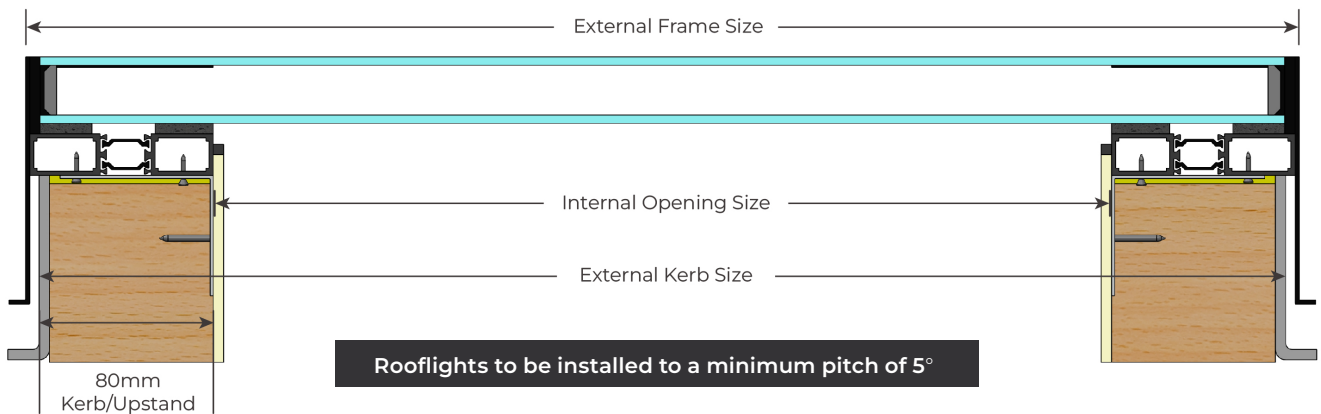

Rooflight Options

You can choose a variety of stock SkyEdge Rooflights, or choose a bespoke made to order size up to a maximum of 3.25m². Bespoke SkyEdge Rooflights also have the option to order the Aluminium outer frame in a special colour (RAL) if required.

SkyEdge Stock Rooflights

All stock SkyEdge Rooflights are finished in RAL 7016 Grey

1 Choose your stock size

INTERNAL OPENING SIZES
1000 x 1000mm (ext kerb size 1160 x 1160mm)
1000 x 1500mm (ext kerb size 1160 x 1660mm)
1000 x 2000mm (ext kerb size 1160 x 2160mm)
1000 x 2500mm (ext kerb size 1160 x 2660mm)

2 Choose your glass thickness

GLASS THICKNESS
Double Glazed
Triple Glazed

3 Choose your glass type

GLASS TYPE
Clear Low E
Solar Grey
Satin Privacy
Solar Clear

Double Glazed Glass Specifications

Type	Make up	U-Value	Light Transmission	Solar Factor/ G-Value	Colour	Vision	Safety
Clear Low E	6-20-6	1.2	79%	31% / 69%	Clear	Yes	Toughened x2
Solar Grey	6-20-6	1.2	38%	61% / 39%	Grey	Yes	Toughened x2
Satin Privacy	6-20-6	1.2	No data	No data	Opaque	Obscure	Toughened x2
Solar Clear	6-20-6	1.0	69%	63% / 37%	Reflective	Yes	Toughened x2

Triple Glazed Glass Specifications

Type	Make up	U-Value	Light Transmission	Solar Factor/ G-Value	Colour	Vision	Safety
Clear Low E	6-20-6-20-6	0.7	71%	38% / 62%	Clear	Yes	Toughened x3
Solar Grey	6-20-6-20-6	0.7	32%	67% / 33%	Grey	Yes	Toughened x3
Satin Privacy	6-20-6-20-6	0.7	No data	No data	Opaque	Obscure	Toughened x3
Solar Clear	6-20-6-20-6	0.5	61%	66% / 34%	Reflective	Yes	Toughened x3